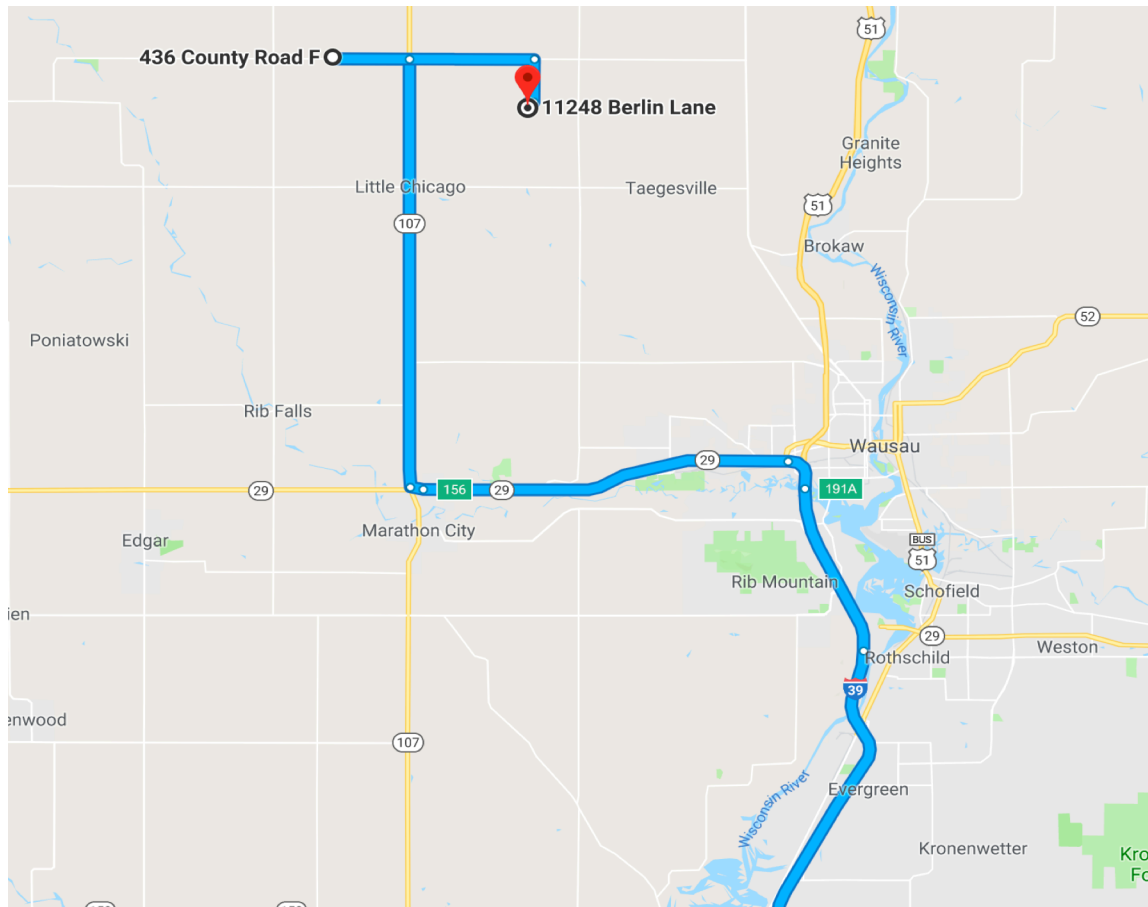

## Directions to Fromm Brothers Farm and Town of Berlin Center

### From Madison/ Milwaukee to Fromm Brothers Farm

- Take I-90/39 to Wausau
- In Wausau, continue on US-51 for 4 miles
- Take exit 191 A for WI-29 toward Abbotsford/ Chippewa Falls (use right lanes)
- Continue on Wi-29 for 8 miles
- Take exit 156 for WI-107 toward Marathon City/ Merrill
- Turn right onto WI-107 and continue for 10 miles
- Turn left onto Co Rd F and continue for 1.7 miles. The Farm will be on your right.

### From Fromm Brothers Farm to Town of Berlin Center

- Head back east on Co Rd F for 4.4 miles
- Turn right onto Berlin Lane
- The Town of Berlin Center will be on your right across from St. Paul's Lutheran Church.